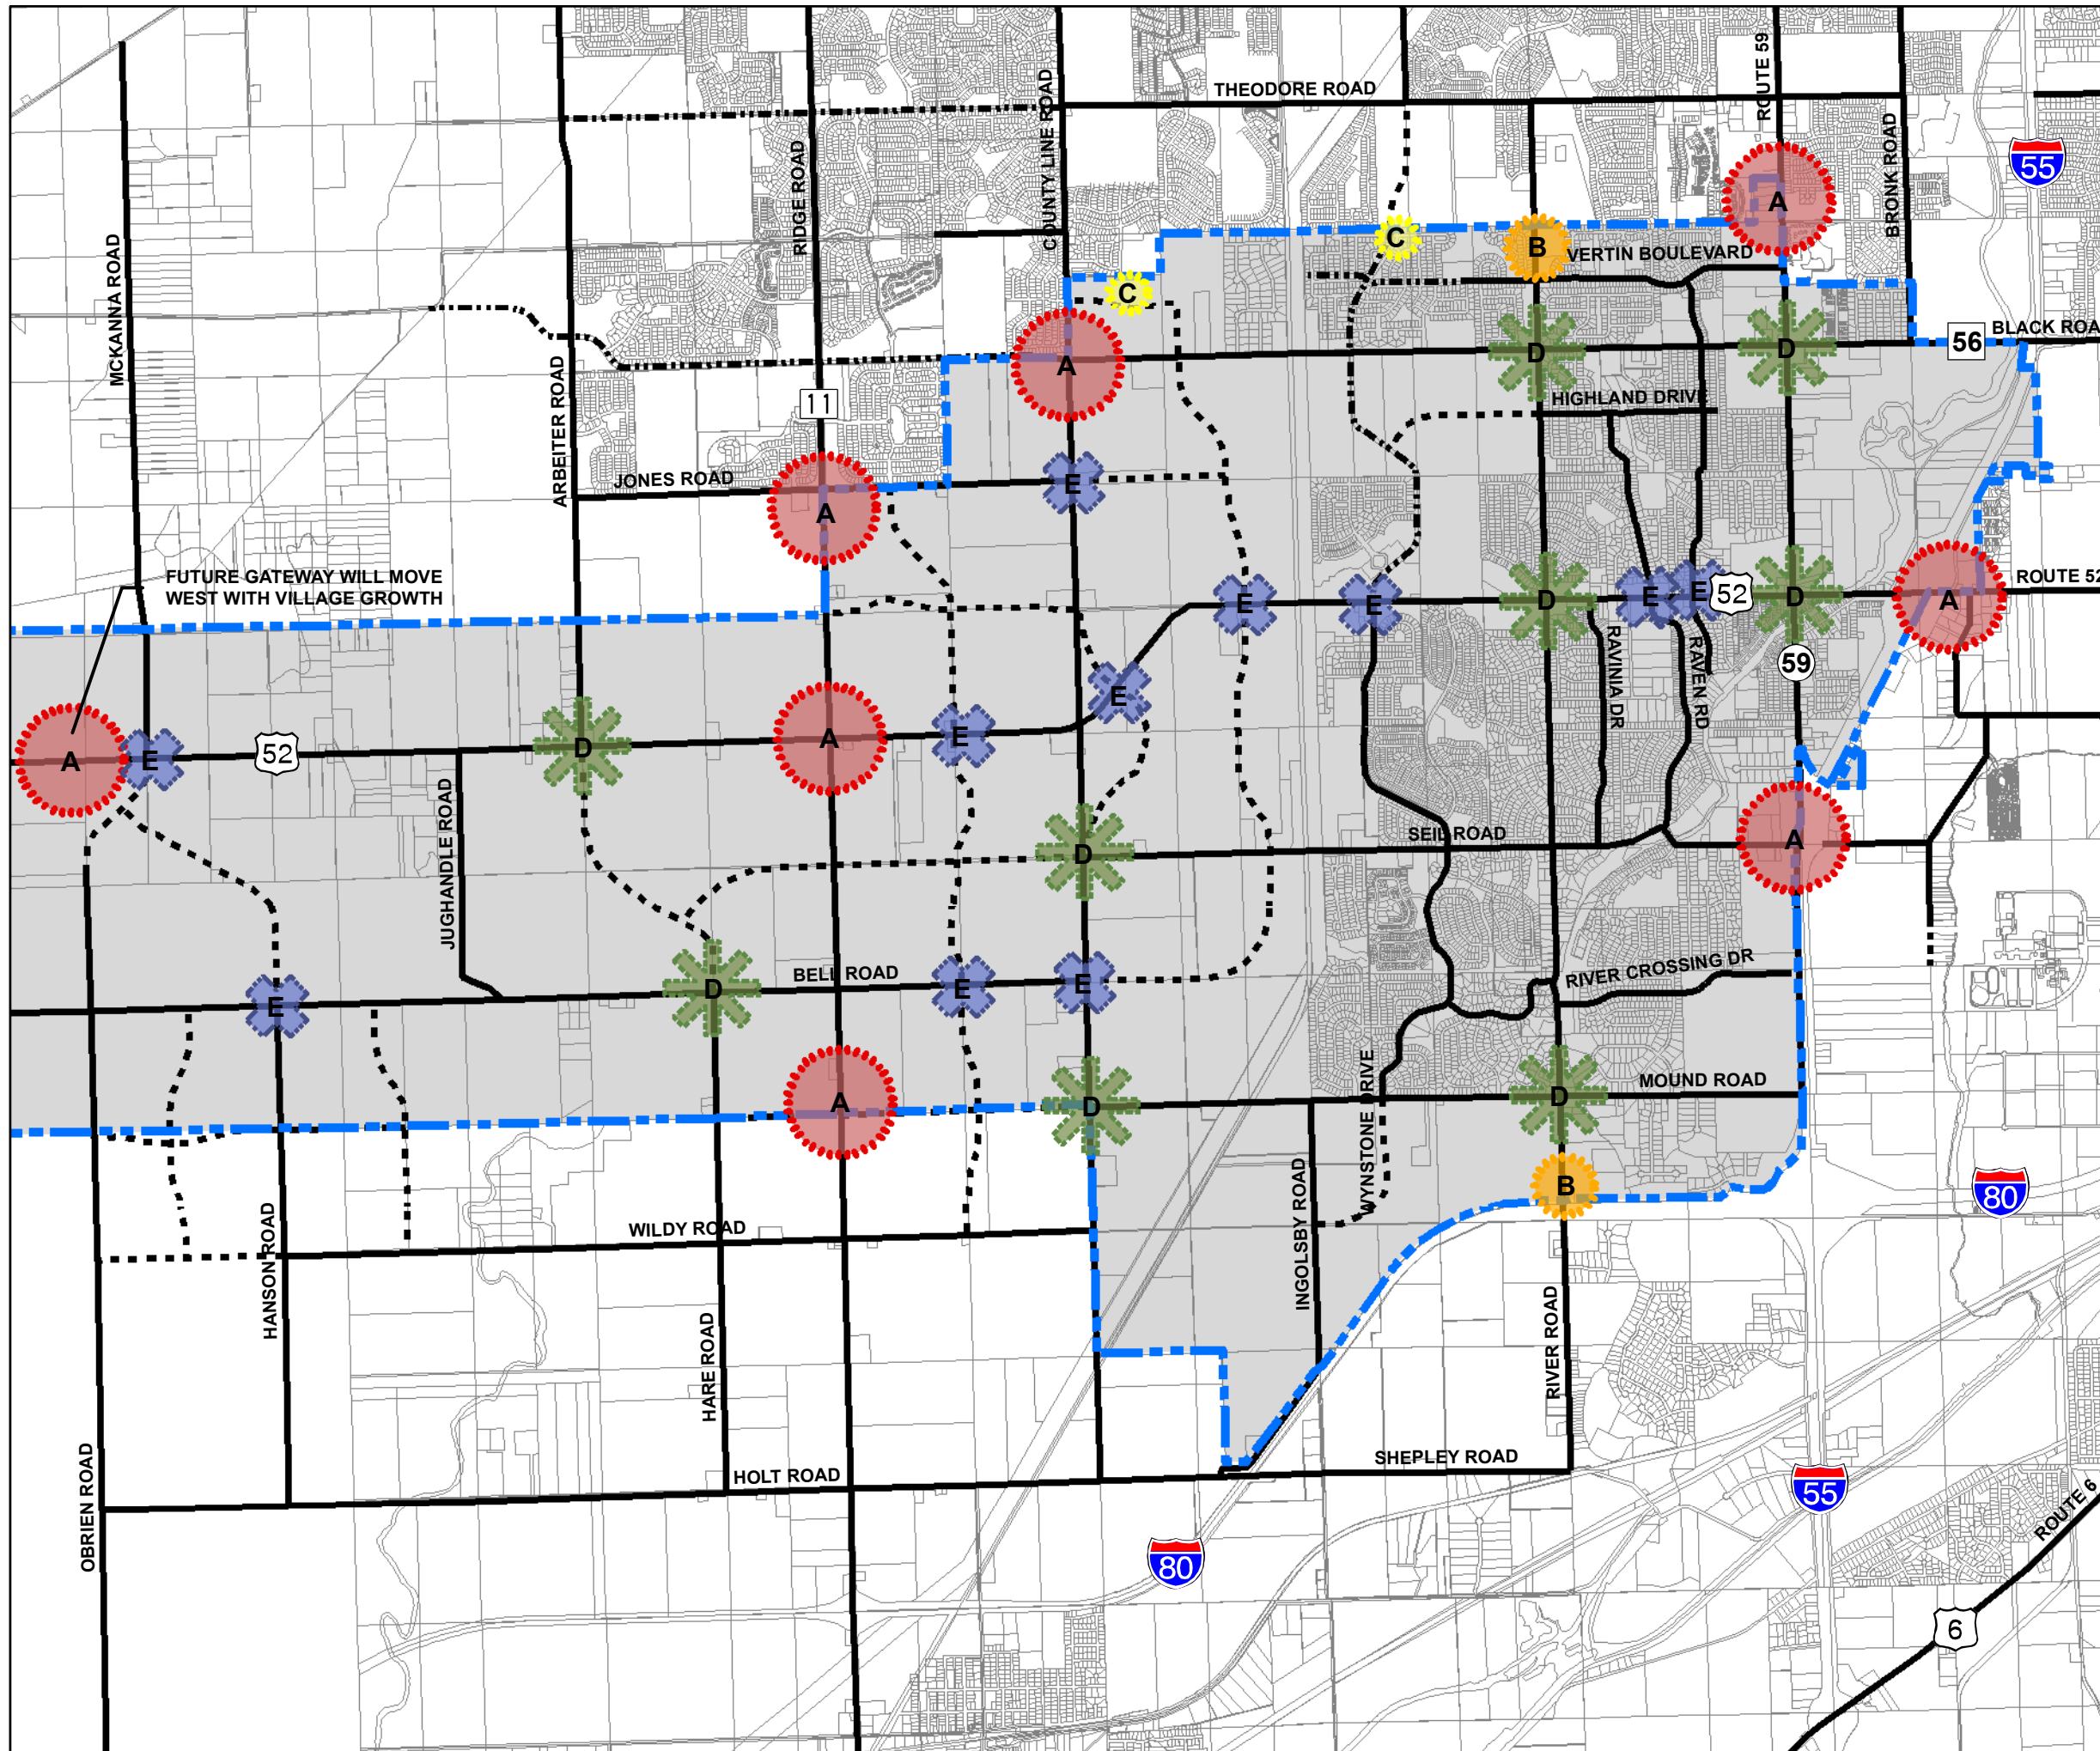

Village of Shorewood

Comprehensive Plan

ILLUSTRATION 7 Gateway Plan

Legend

-  Planning Boundary
-  Major Gateway Feature
-  Minor Gateway Feature
-  Neighborhood Gateway Feature
-  Primary Visual Character Intersection
-  Secondary Visual Character Intersection

FEBRUARY 2007