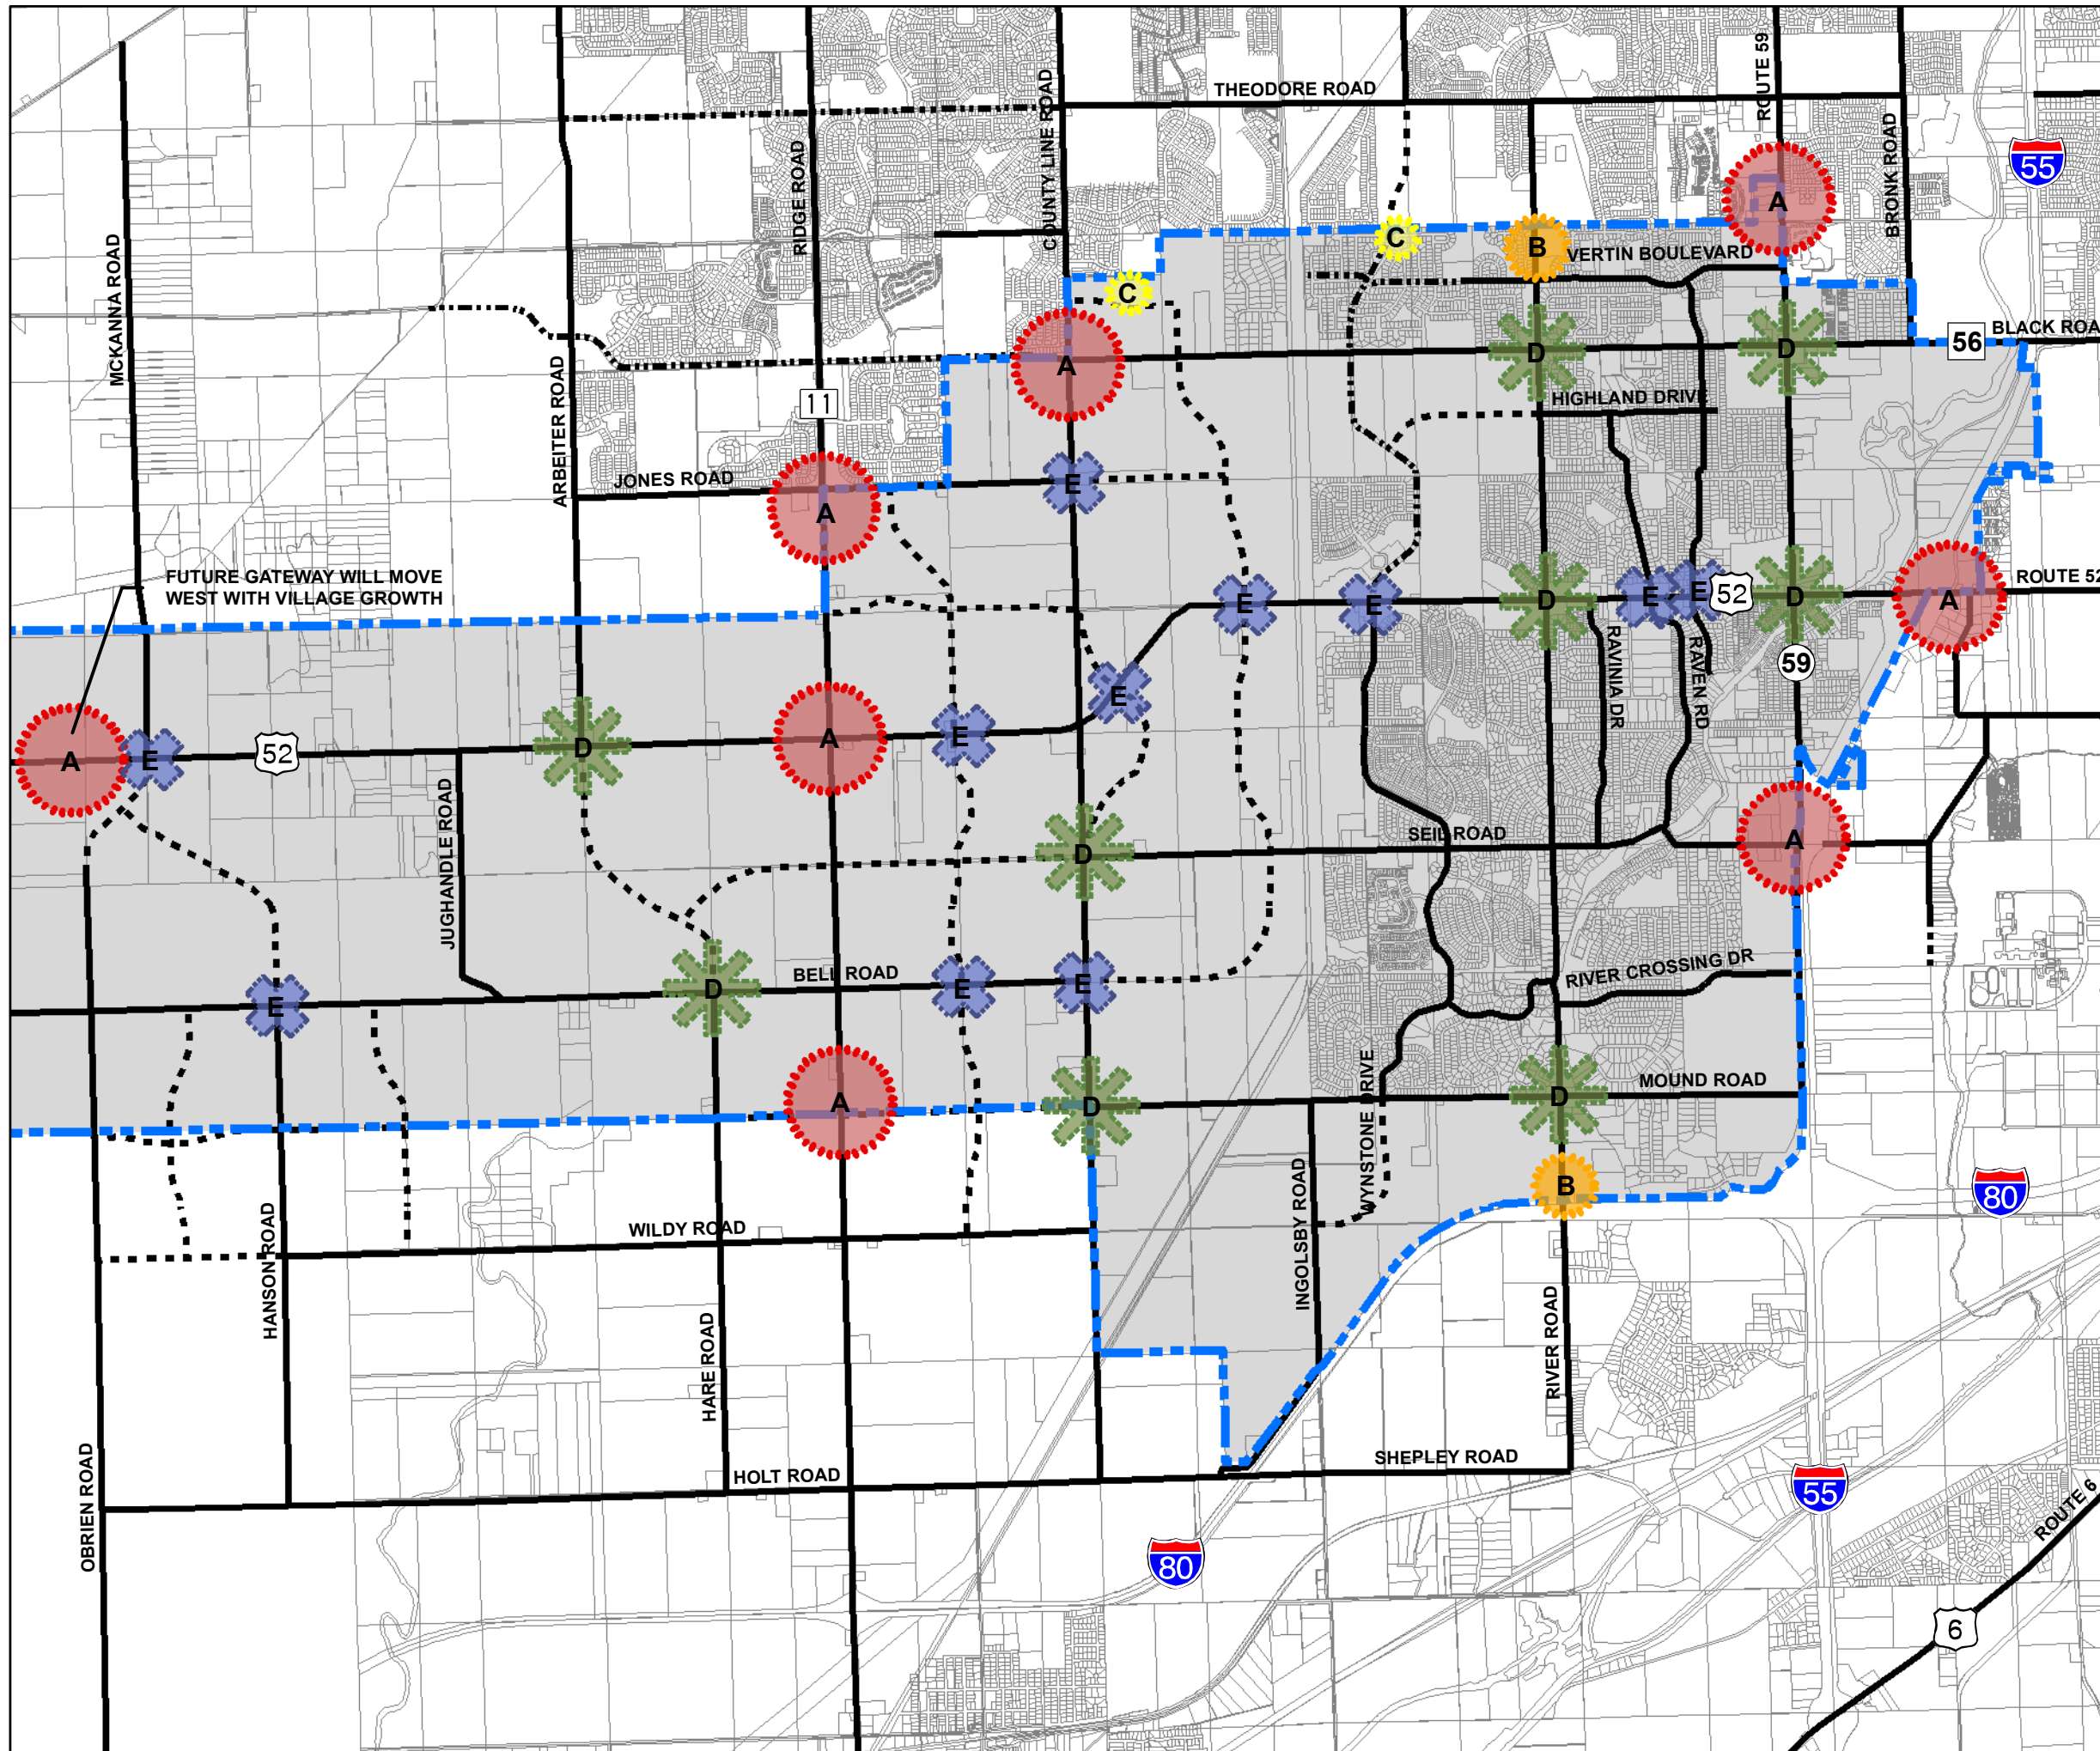

# Village of Shorewood

## Comprehensive Plan

### ILLUSTRATION 7 Gateway Plan

#### Legend

-  Planning Boundary
-  Major Gateway Feature
-  Minor Gateway Feature
-  Neighborhood Gateway Feature
-  Primary Visual Character Intersection
-  Secondary Visual Character Intersection

FEBRUARY 2007