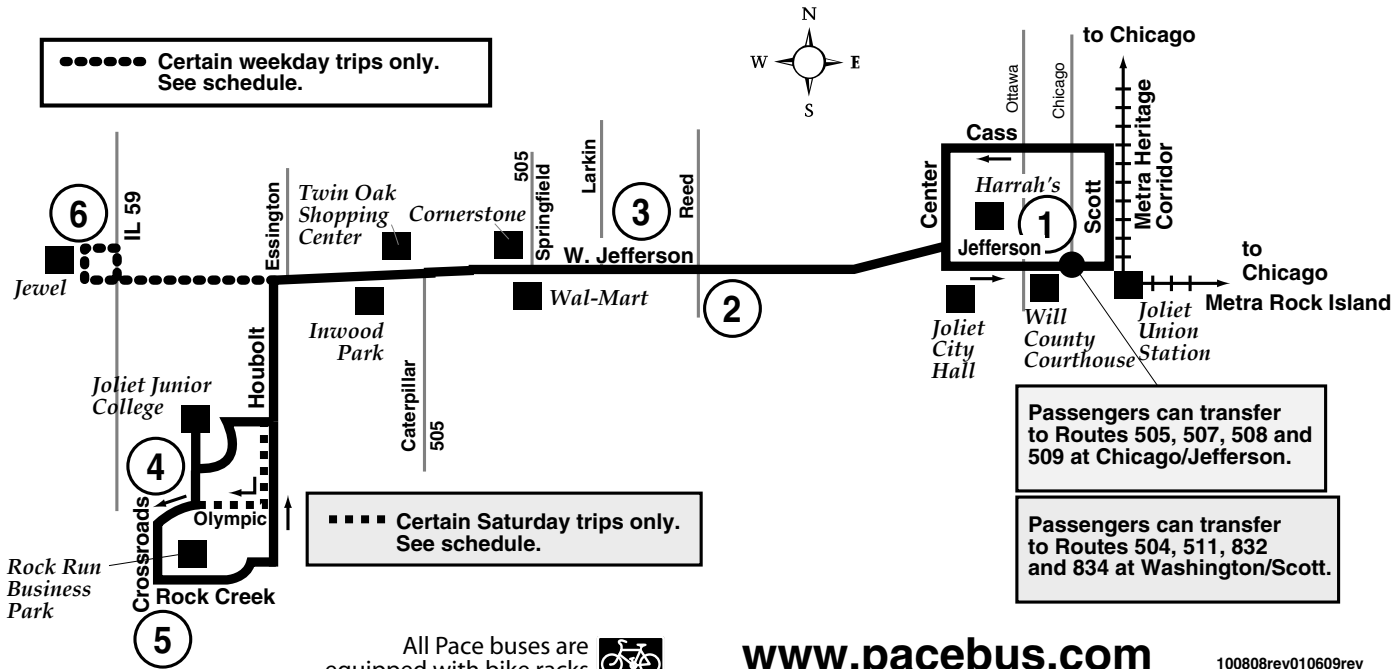

Route 501

Effective Date
March 23, 2009

All Pace service is
wheelchair accessible.

All Pace buses are
equipped with bike racks.

www.pacebus.com

100808rev010609rev